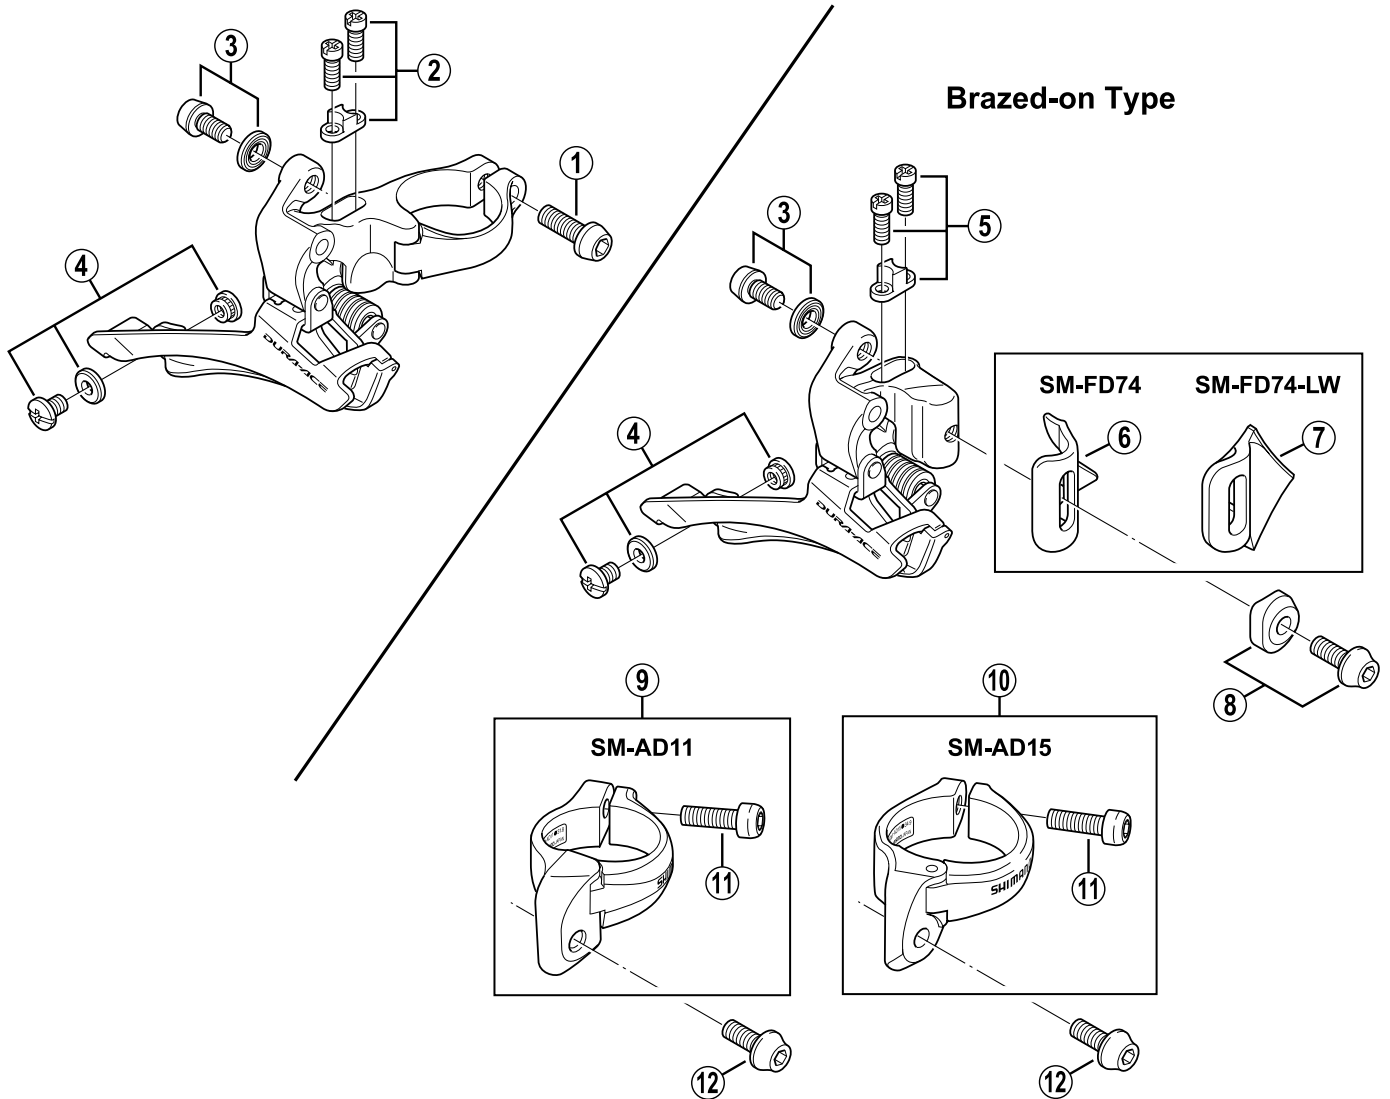

DURA-ACE Front Derailleur
FD-7800

Band Type

Brazed-on Type

Q'TY	ITEM NO.	SHIMANO CODE NO.	DESCRIPTION
	1	Y-5A4 07050	Clamp Bolt (M5 x 15)
	2	Y-5HX98010	Stroke Adjust Screws (M4 x 10) & Plate
	3	Y-5C2 98040	Cable Fixing Plate & Bolt (M5 x 9)
	4	Y-5HX98020	Chain Guide Fixing Screw Unit (M4 x 6)
	5	Y-5HX98030	Stroke Adjust Screws (M4 x 10) & Plate for Brazed-on Type
	6	Y-580 32000	SM-FD74 Brazed-on Bracket
	7	Y-580 32100	SM-FD74-LW Brazed-on Bracket (Investment Cast)
	8	Y-5HX98040	Clamp Bolt (M5 x 13.5) & Radius Washer for Brazed-on Type
	9	Y-5HX98050	SM-AD11 Clamp Band Unit ϕ 31.8 mm (1-1/4") for Brazed-on Type
	10	Y-5HX98060	SM-AD15 Clamp Band Unit ϕ 34.9 mm (1-3/8") for Brazed-on Type
	11	Y-59L 19100	Clamp Bolt (M5 x 17.5) for SM-AD11/AD15
	12	Y-5C2 52000	Clamp Bolt (M5 x 13.5) for SM-AD11/AD15