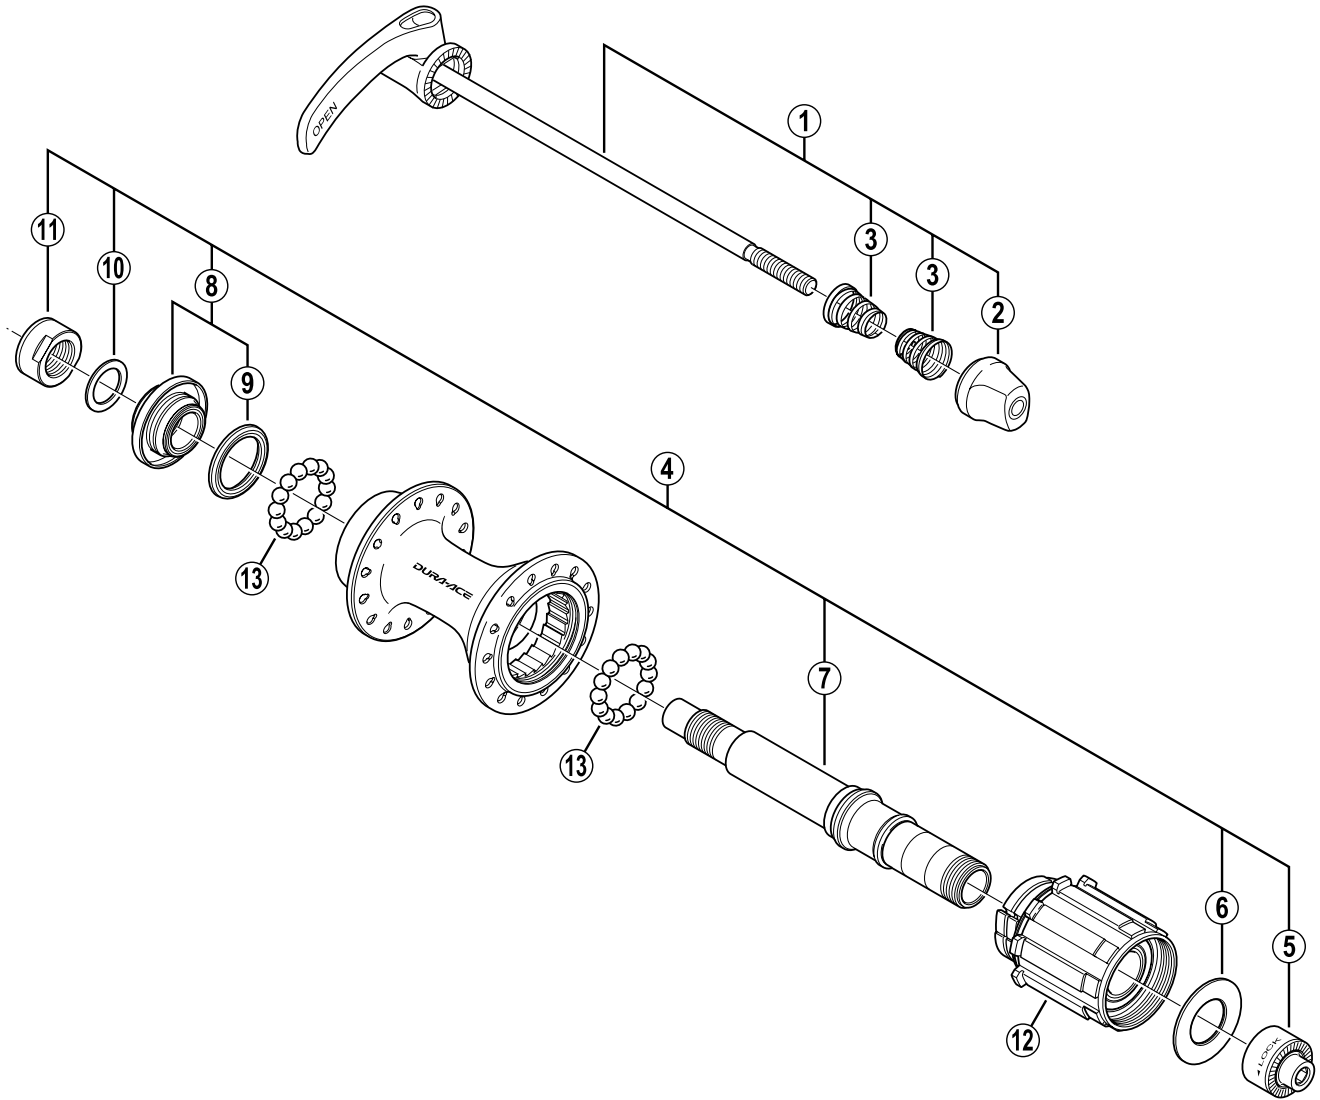

DURA-ACE Freehub
FH-7800 10-Speed

• Use with CS-7800.

Q'TY	ITEM NO.	SHIMANO CODE NO.	DESCRIPTION
	1	Y-3B9 90100	Complete Quick Release 163 mm (6-13/32")
	2	Y-25R 98020	Quick Release Nut
	3	Y-233 21000	Volute Spring
	4	Y-3B9 98010	Complete Hub Axle 130.3 mm (5-1/8")
	5	Y-3B9 98020	Right Hand Lock Nut (M15)
	6	Y-3B9 12000	Right Hand Axle Spacer
	7	Y-3B9 98030	Hub Axle 130.3 mm (5-1/8")
	8	Y-3B9 98040	Left Hand Cone w/Dust Cap & Seal Ring
	9	Y-25R 04000	Left Hand Seal Ring
	10	Y-3B9 14000	Left Hand Axle Spacer 0.5 mm
	11	Y-3B9 98050	Left Hand Lock Nut (M12)
	12	Y-3B9 90200	Complete Freewheel Body
	13	Y-25R 98070	Stainless Ball (3/16") 28 pcs.

Over Lock Nut Dimension: 130 mm (5-1/8")