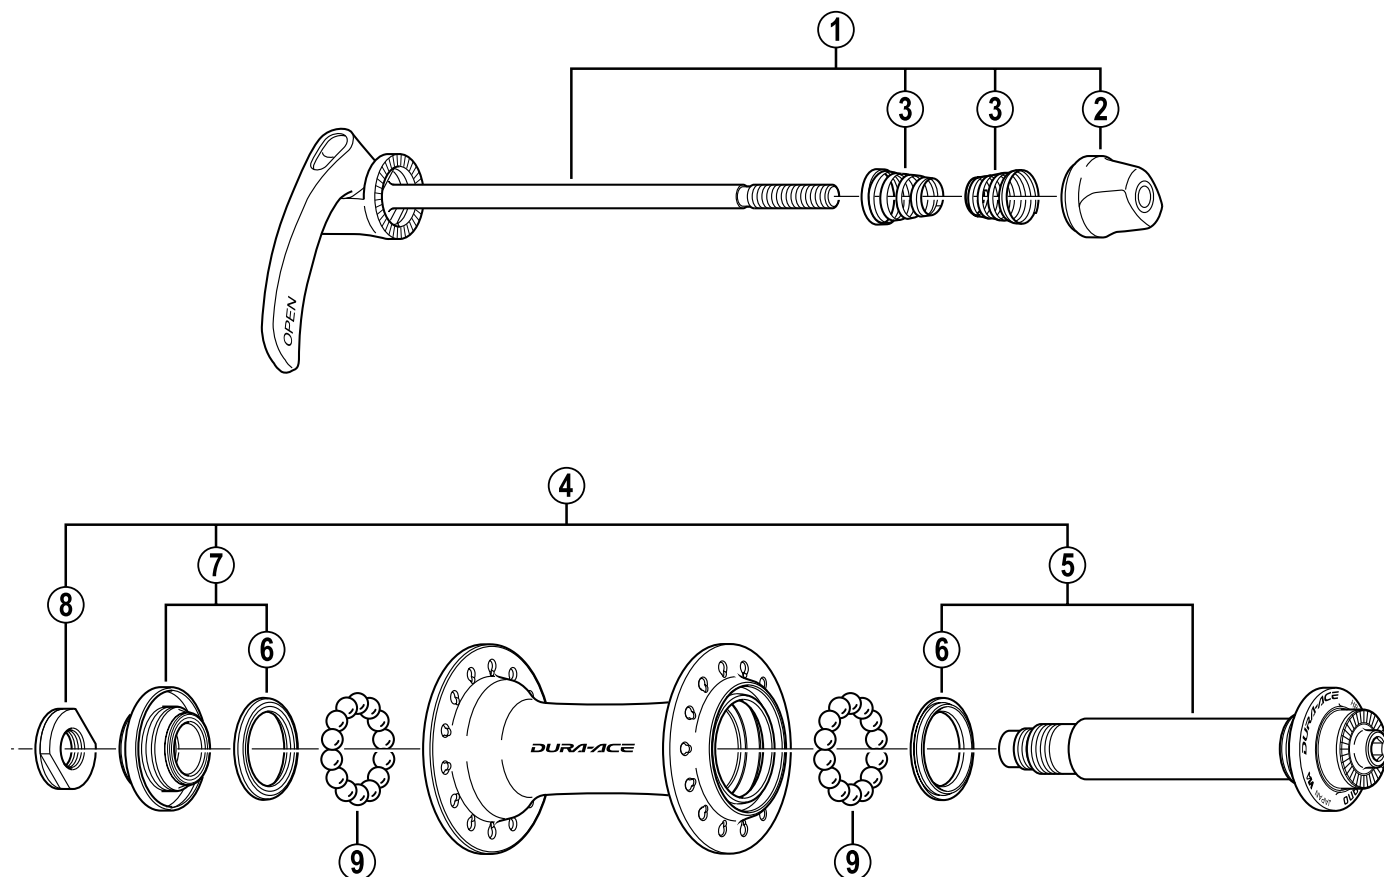

**DURA-ACE Front Hub
HB-7800**

Q'TY	ITEM NO.	SHIMANO CODE NO.	DESCRIPTION
	1	Y-25R 98010	Complete Quick Release 133 mm (5-1/4")
	2	Y-25R 98020	Quick Release Nut
	3	Y-233 21000	Volute Spring
	4	Y-25R 98030	Complete Hub Axle 99.75 mm (3-15/16")
	5	Y-25R 98040	Hub Axle Unit 99.75 mm (3-15/16")
	6	Y-25R 04000	Seal Ring
	7	Y-25R 98050	Left Hand Cone w/Dust Cap & Seal Ring
	8	Y-25R 98060	Left Hand Lock Nut (M10)
	9	Y-25R 98070	Stainless Ball (3/16") 28 pcs.

Over Lock Nut Dimension: 100 mm (3-15/16")